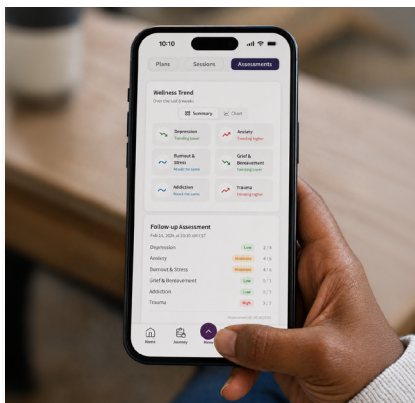

The right support, at the right time, every step of the way. You're supported from the moment you reach out, with guidance that helps you find what works best for you.

- Short check-ins to understand what you need
- Smart Care Navigation to guide you to the right support
- Immediate counselling with MeetNow
- Convenient online booking
- Simple care plans and tools to help you track your progress

Easy to Use. More to Explore.

Find support, take-action and keep moving forward. Everything is designed to make it simple to get started and keep going.

- Easy navigation to online and in-person appointment booking
- Coaching for wellness, work and life
- Interactive online therapy (iCBT)
- Digital content and self-guided tools
- Manager and people leader support

Personalized for You

Support that adapts to your needs. Your experience is tailored to you, so you always know what to do next.

- A personalized dashboard with your care, all in one place
- Recommendations that update based on your needs
- Tools to track how you're feeling over time

Easy to Get Started – for You and Your Family

Support that's simple to access, whenever you need it.

- Quick and easy sign-up
- Helpful reminders and invitations to get started
- Easy access for your family members

Feel Better. Stay on Track. Keep Moving Forward.

With the right guidance, you can get the support you need sooner, helping you feel better, stay engaged and keep moving forward.

Ready when you are

Download the app today to get started: homeweb.ca/app

Sign in >>

or

Register >>