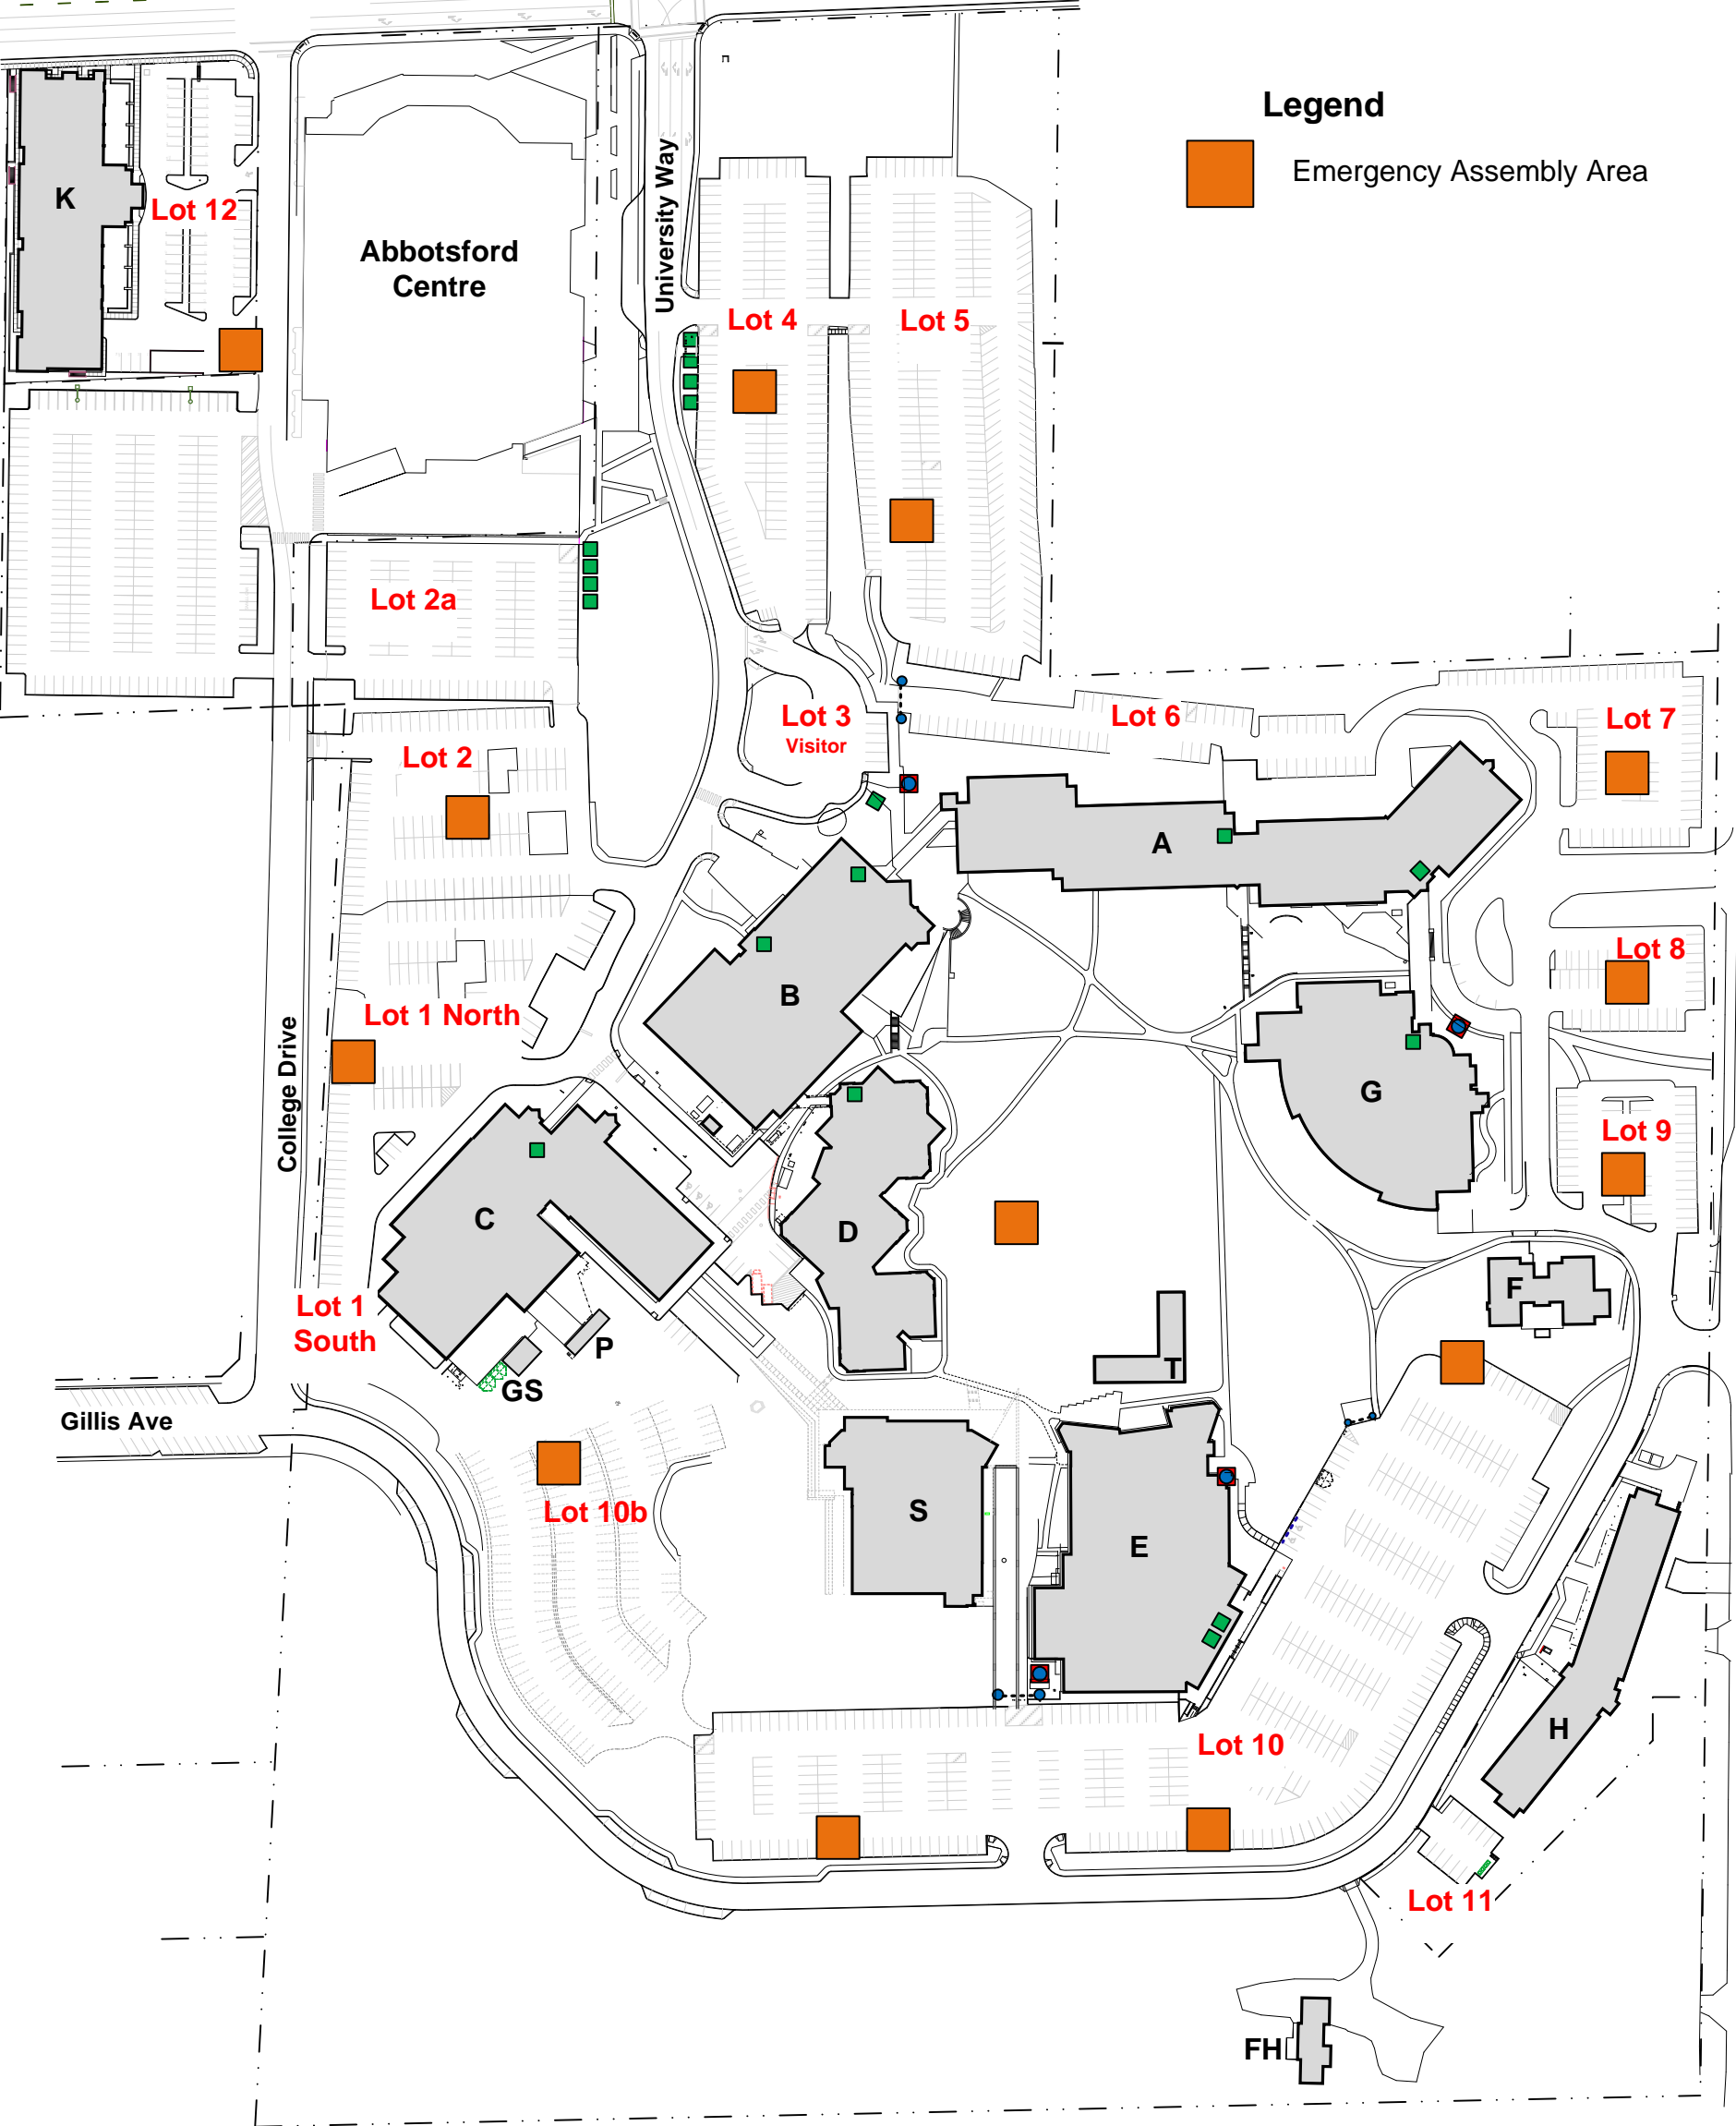

King Road

Legend

Emergency Assembly Area

University Way

College Drive

McKenzie Rd

Gillis Ave

Scale 1:2000